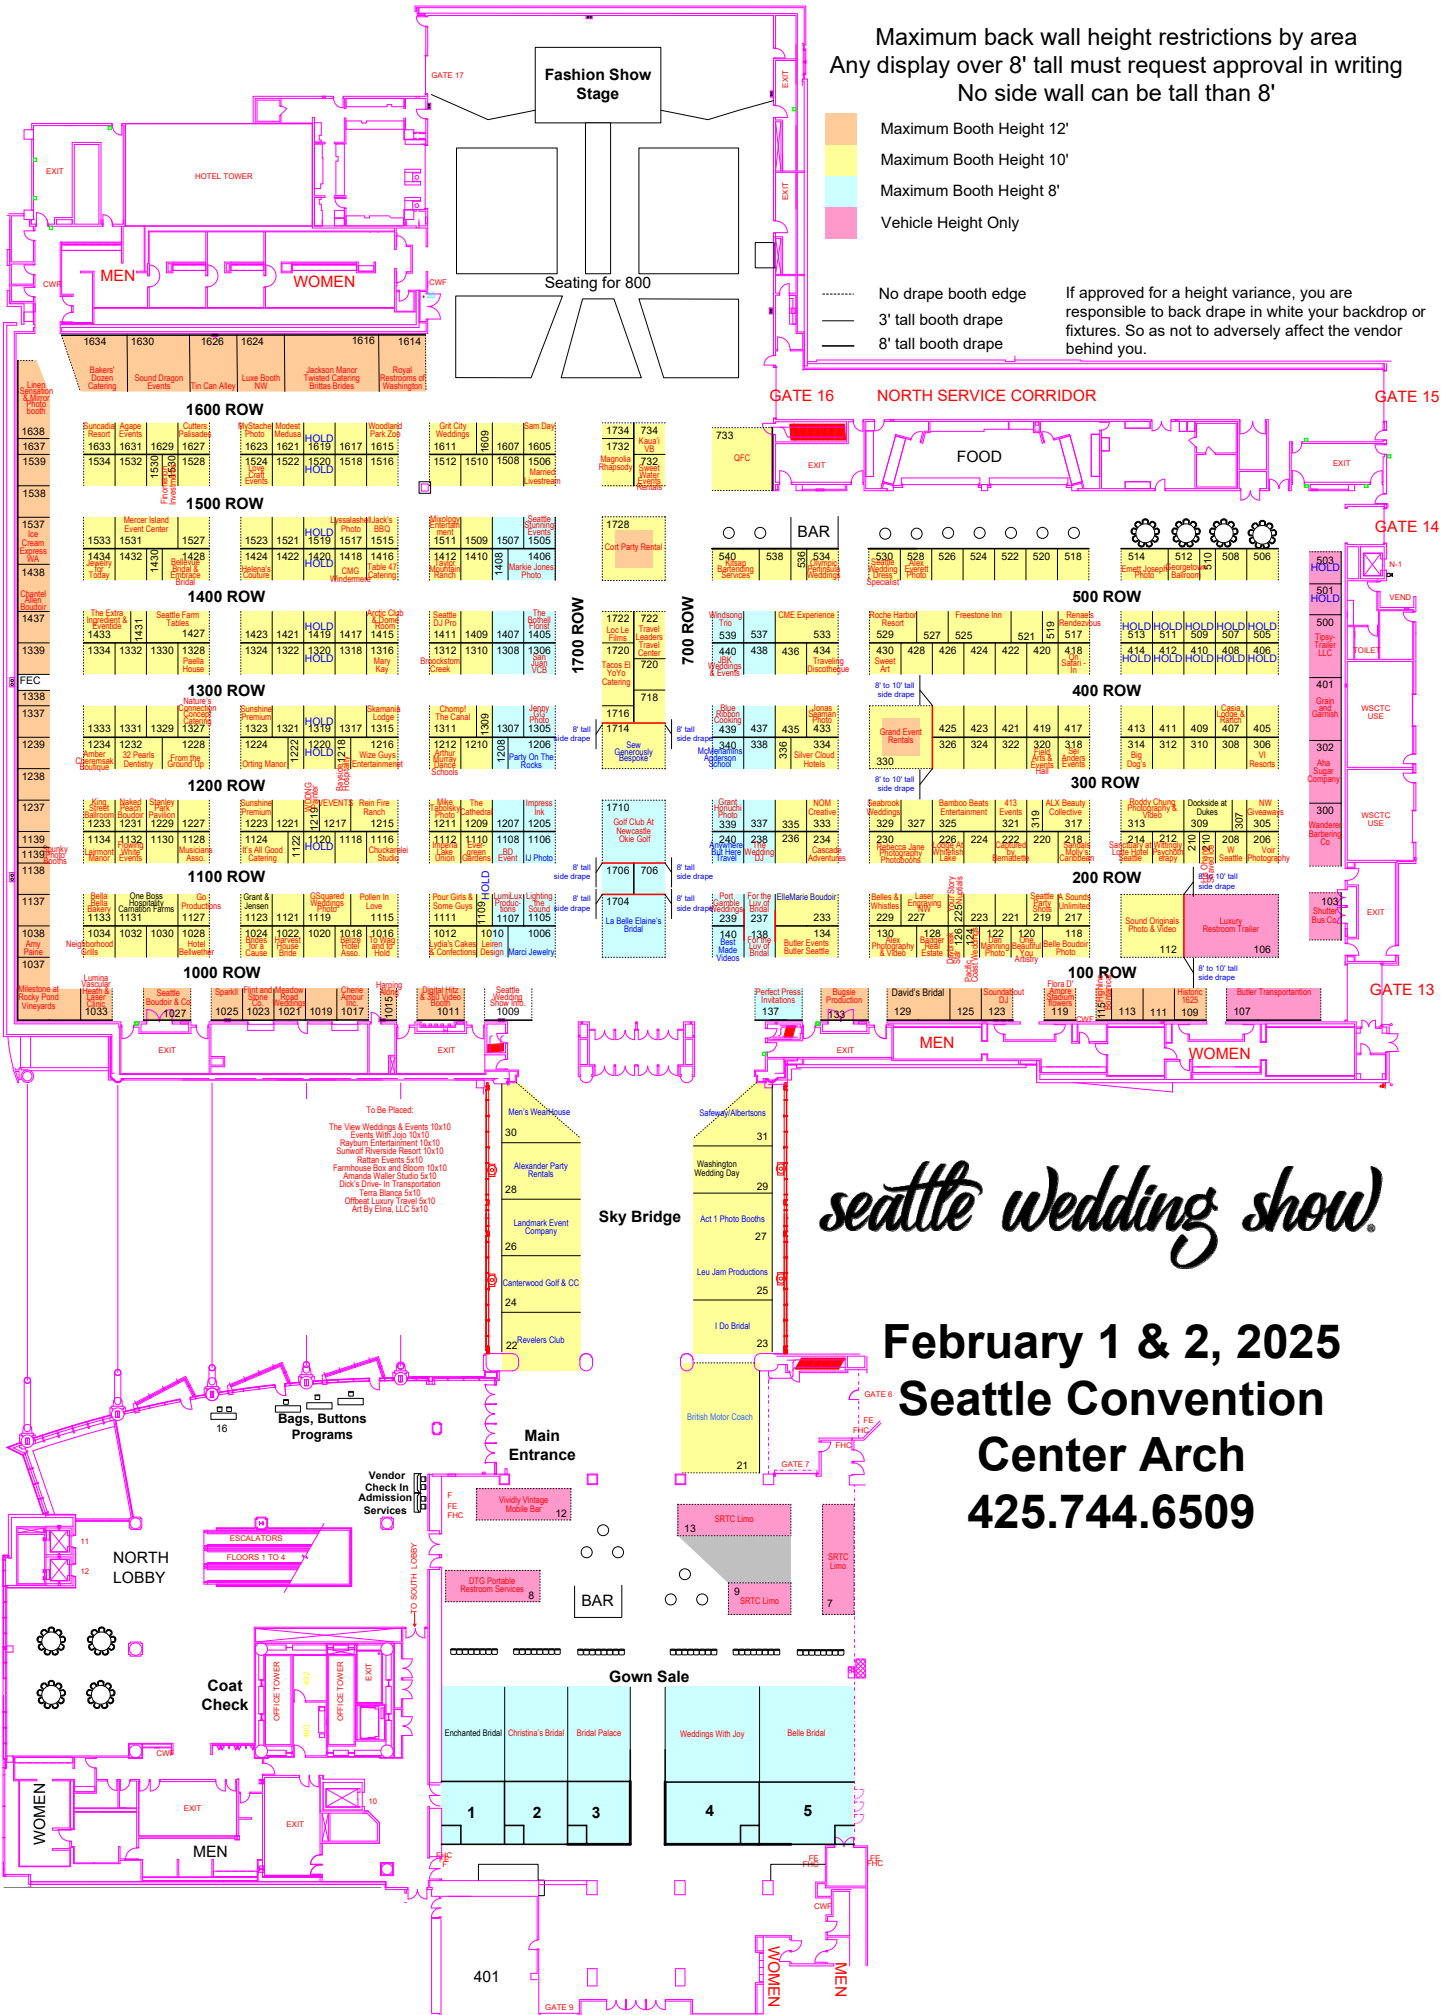

Maximum back wall height restrictions by area
Any display over 8' tall must request approval in writing
No side wall can be tall than 8'

- Maximum Booth Height 12'
- Maximum Booth Height 10'
- Maximum Booth Height 8'
- Vehicle Height Only

..... No drape booth edge
——— 3' tall booth drape
——— 8' tall booth drape

If approved for a height variance, you are responsible to back drape in white your backdrop or fixtures. So as not to adversely affect the vendor behind you.

seattle wedding show

February 1 & 2, 2025
Seattle Convention Center Arch
425.744.6509

Mer's Wash House
Alexander Party Rentals
Landmark Event Company
Canterwood Golf & CC
Revelers Club

Safety/Aberlons
Washington Wedding Day
Act 1 Photo Booths
Leu Jam Productions
I Do Bridal
British Motor Coach

NORTH LOBBY
ESCALATORS FLOORS 1 TO 4
Coat Check
WOMEN
MEN

Main Entrance
Vendor Check In Admission Services
Bags, Buttons Programs
BAR
Gown Sale
Enchanted Bride
Christmas's Bride
Bridal Palace
Weddings With Joy
Belle Bridal
1 2 3 4 5
401
WOMEN
MEN